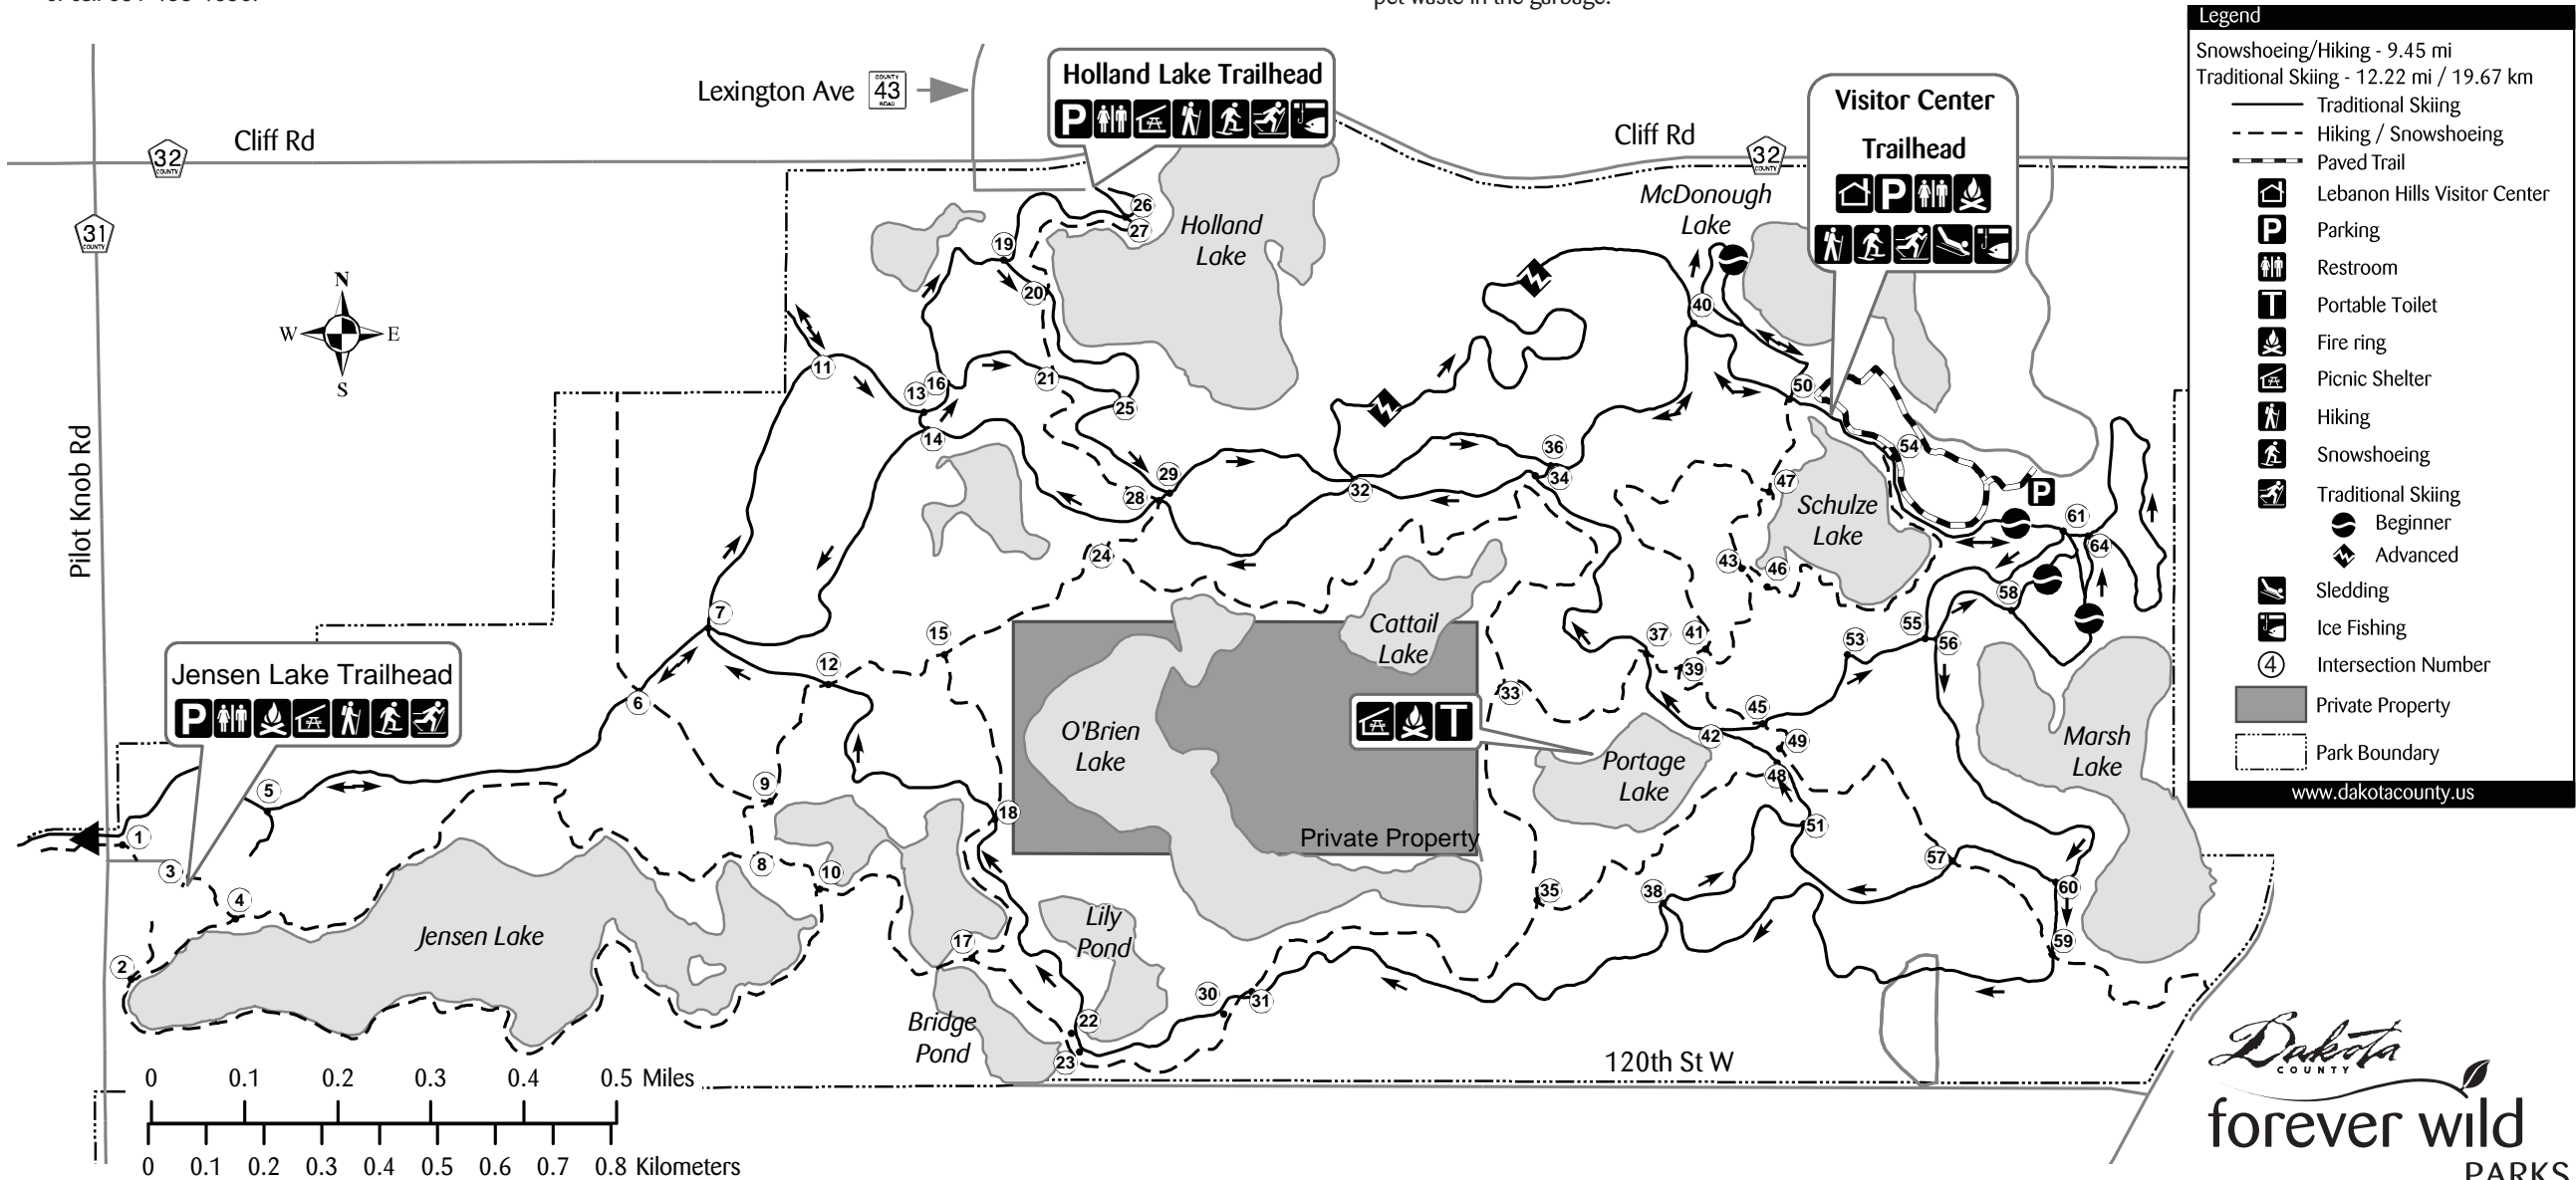

Lebanon Hills Regional Park is part of the Dakota County Park System.

Admission and parking are free.

Features

- 14.6 miles of groomed trails for traditional skiing and ski-skating
- 13.9 miles of nature trails for hiking and snowshoeing
- 6 miles of trails for mountain biking
- Ski, snowshoe and kicksled rental

So everyone can enjoy the park...

- Use the trails for their intended purpose
- Leashed pets are welcome on non-ski trails. Please put pet waste in the garbage.

Ski Pass

A Dakota County Parks ski pass is required for skiers age 18 and older. Season passes are \$20 and available online at www.dakotacounty.us, at the Lebanon Hills Visitor Center or by phone at 952-891-7000.

Daily passes are available online and at Holland Lake Trailhead for \$5.

Legend

Snowshoeing/Hiking - 9.45 mi
 Traditional Skiing - 12.22 mi / 19.67 km

- Traditional Skiing
- - - Hiking / Snowshoeing
- Paved Trail
- 🏠 Lebanon Hills Visitor Center
- P Parking
- 🚻 Restroom
- T Portable Toilet
- 🔥 Fire ring
- 🛖 Picnic Shelter
- 🚶 Hiking
- 👤 Snowshoeing
- 🛷 Traditional Skiing
- Beginner
- ⬇️ Advanced
- 🛷 Sledding
- 🎣 Ice Fishing
- ④ Intersection Number
- Private Property
- ⬜ Park Boundary

2012

Please recycle.

Park hours are 5 a.m. to 10 p.m.
 except at these locations:
 Ski Skate/Mountain Bike Trailhead: 8 a.m.–10 p.m.
 Visitor Center Trailhead: 8 a.m.–10 p.m.
Visitor Center hours:
 Nov 1 – Mar 31: Tue–Sun 9 a.m.–5 p.m.
 Open Martin Luther King Jr. Day,
 Presidents' Day, during evening programs
 and most school release days.
 Closed Thanksgiving Day and Christmas Day.