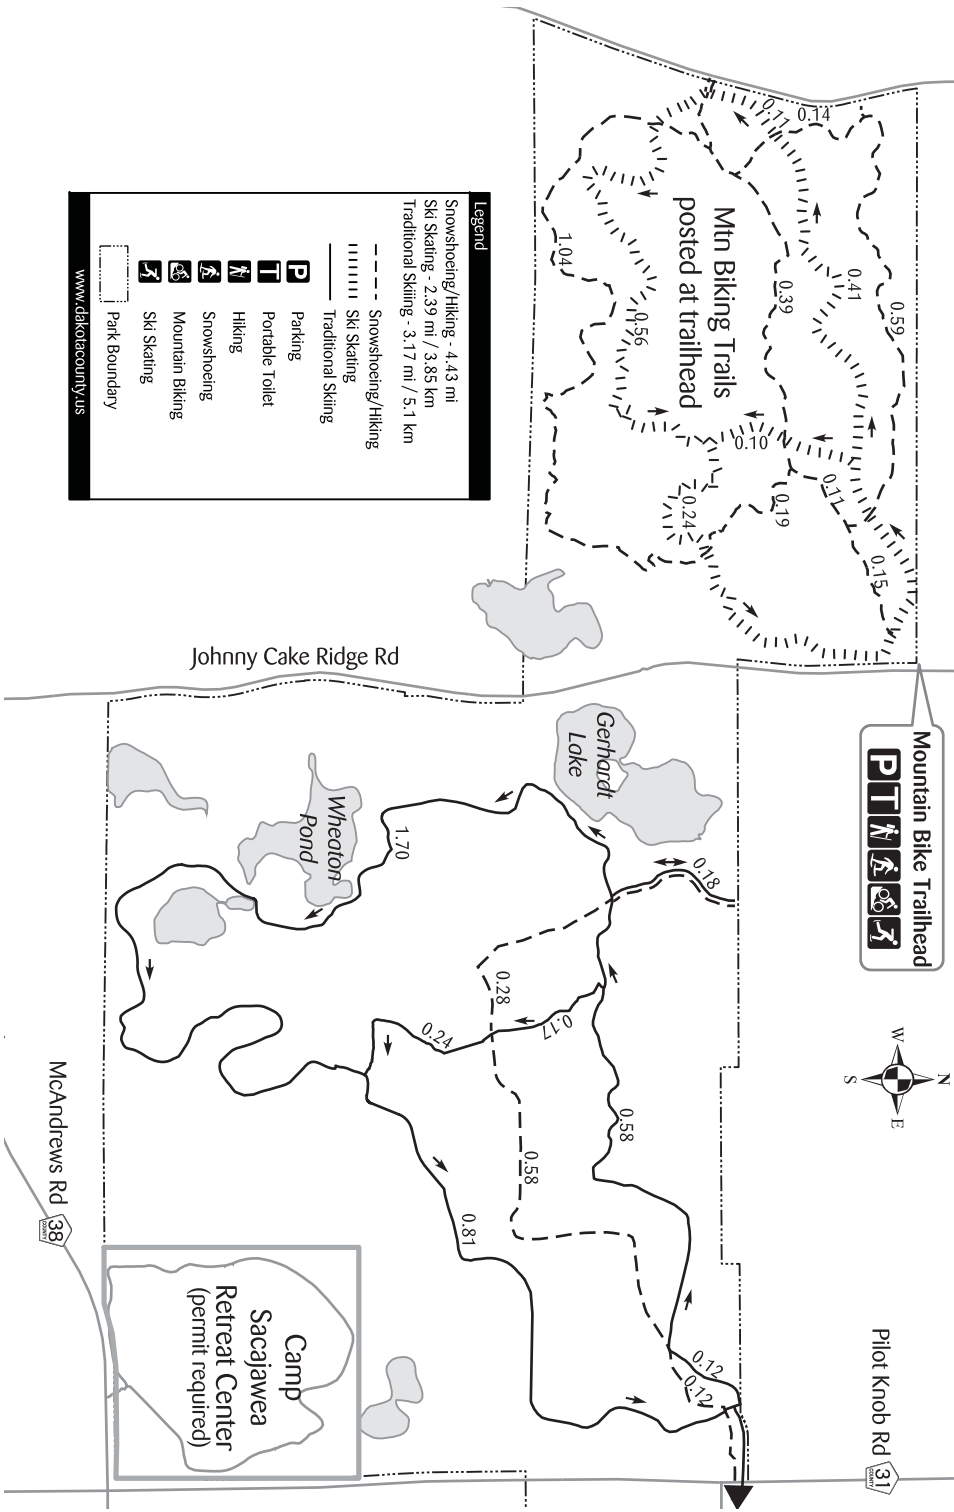

Lebanon Hills Regional Park - West

Winter Trail Map

Dakota County Parks
Emergency / Park Ranger: 911
Park Office: 952-891-7000
Lebanon Hills Visitor Center: 651-554-6530
Email: parks@co.dakota.mn.us
www.dakotacounty.us

2012

Please recycle.

Park hours are 5 a.m. to 10 p.m.
except at these locations:
Ski Skate/Mountain Bike Trailhead: 8 a.m.–10 p.m.
Visitor Center Trailhead: 8 a.m.–10 p.m.
Visitor Center hours:
Nov 1 – Mar 31: Tue–Sun 9 a.m.–5 p.m.
Open Martin Luther King Jr. Day,
Presidents' Day, during evening programs
and most school release days.
Closed Thanksgiving Day and Christmas Day.