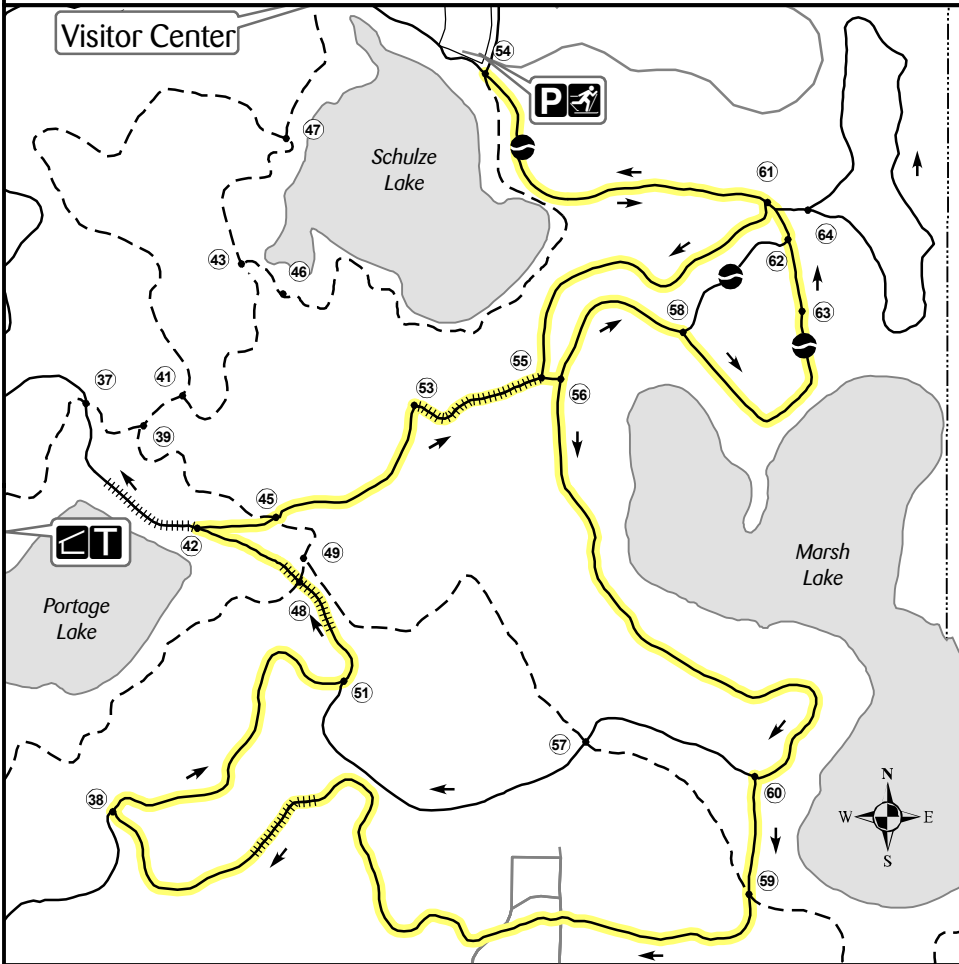

Southeast Traditional Ski Loop

4.57 km / 2.85 mi
65 Minutes

Start	54	42	54
	61	45	End
	55	53	
	56	55	
	60	56	
	59	58	
	38	63	
	51	62	
	48	61	

Sharp turn at 42.

Keep right on two-way trails.

Dragon's Head Traditional Ski Loop

4.67 km / 2.90 mi
65 Minutes

Start	54	42
	61	37
	55	34
	56	36
	60	40
	59	50
	38	End
	51	
	48	

Keep right on two-way trails.