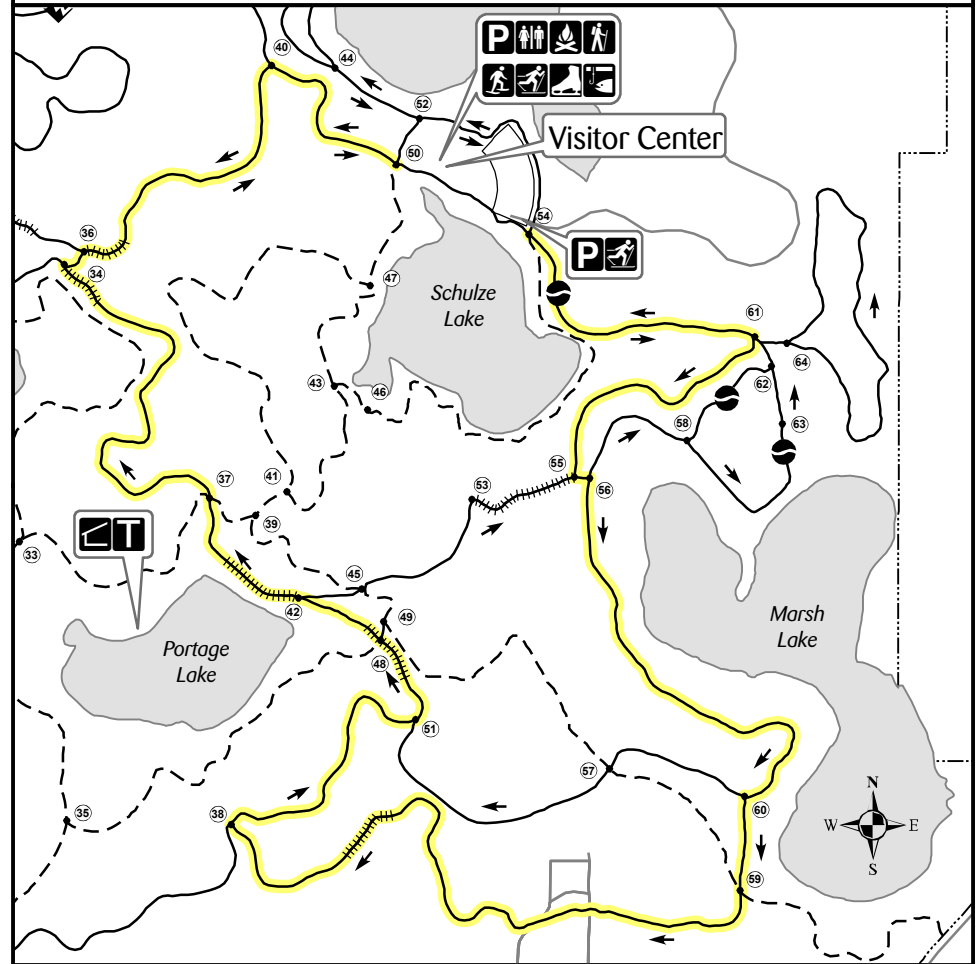

Southeast Traditional Ski Loop

4.57 km / 2.85 mi
65 Minutes

Start	54	42	54
	61	45	End
	55	53	
	56	55	
	60	56	
	59	58	
	38	63	
	51	62	
	48	61	

Sharp turn at 42.

Keep right on two-way trails.

Dragon's Head Traditional Ski Loop

4.67 km / 2.90 mi
65 Minutes

Start	54	42
	61	37
	55	34
	56	36
	60	40
	59	50
	38	End
	51	
	48	

Keep right on two-way trails.